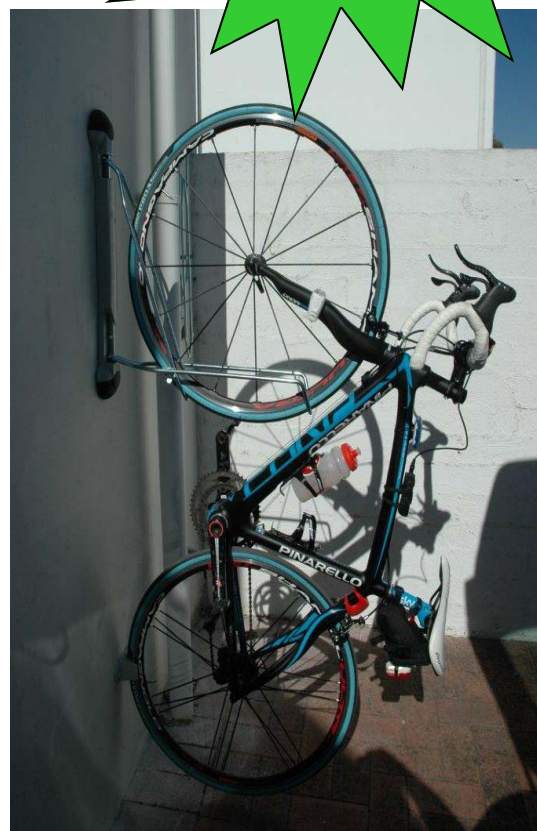

www.pihc.com.au

Steadyrack Bike Rack

The Ultimate Wall Mounted Bike Rack

**The Steadyrack Bike rack
requires no heavy lifting,
fits most standard bikes and is
collapsible to help you save
space!**

**Safe and easy to use
No heavy lifting required
Space saving
Bike sits secure in the rack
Collapsible and easy to
install
12 month structural
warranty**

**Perfect
Christmas
Present!!**

Price: $77 including GST for PIHCG ONLY

To Purchase: Please see our website www.pihc.com.au

Orders close: 10th December 2011

For more information: contact Perth Integrated Health Cycling Group on email
cycling@pihc.com.au