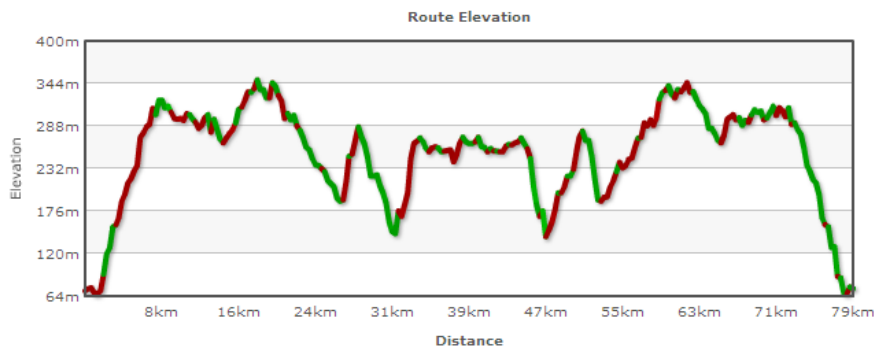

Perth Integrated Health Cyclo Sportif Waroona

19 September 2010

A Distance – 79 km

Elevation

Total climb: 1192m

Total descent: 1192m

[Rebuild Graph](#) [Close graph >>](#)