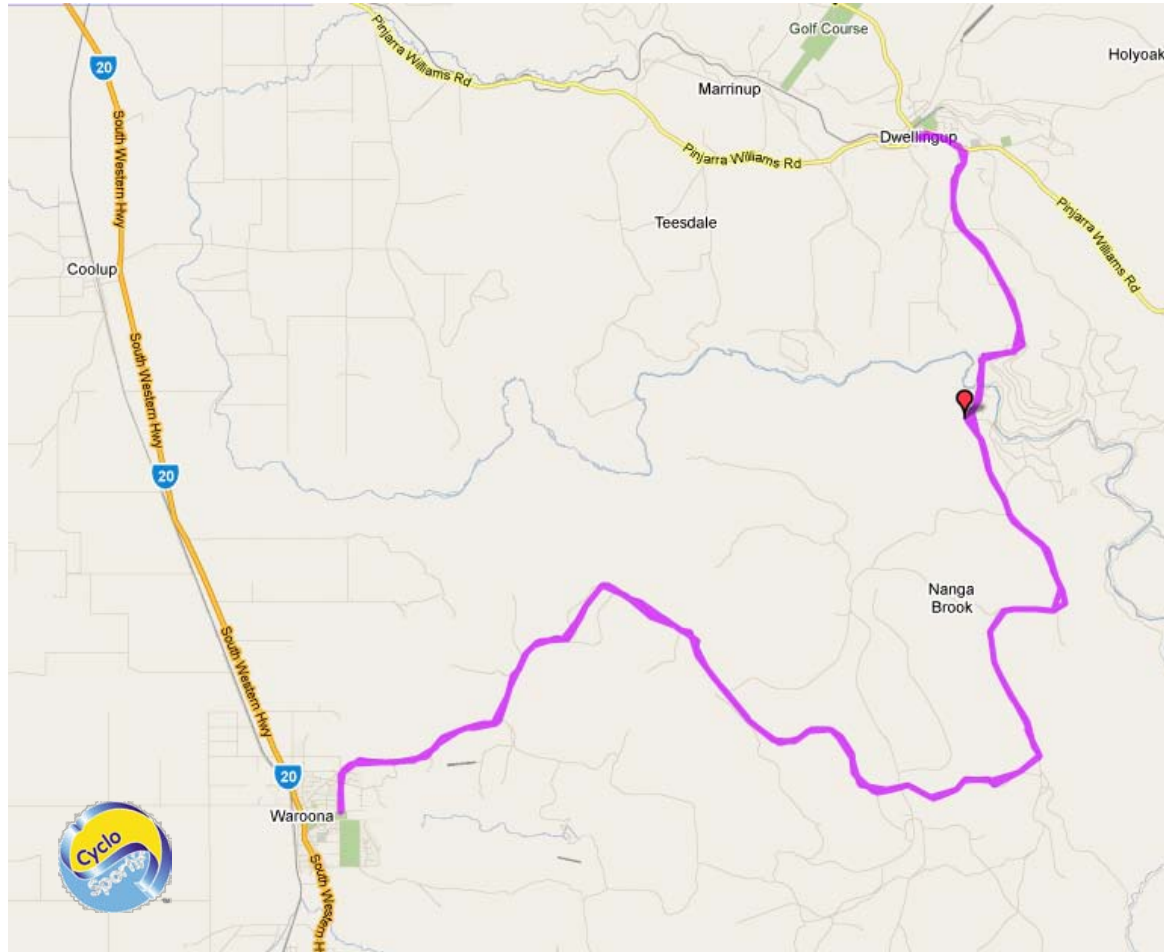

Perth Integrated Health Cyclo Sportif Waroona

19 September 2010

A Distance – 79 km

Elevation

Total climb: 1192m

Total descent: 1192m

[Rebuild Graph](#) [Close graph >>](#)